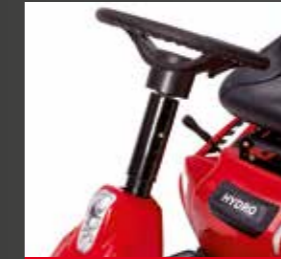

COMPACT STYLING

Ideal for smaller storage areas and allows the rider to manoeuvre between narrow gates.

TELESCOPIC STEERING

Allows the operator to adjust the steering height for a more comfortable ride.

OPTIONAL MULCH KIT

MINI RIDER 382/30

1/4 - 1 Acre

- Compact rider featuring a **6 speed transmission** with a more powerful engine and larger 30" deck
- Fits through narrow gates and is ideal for compact storage areas
- Features a standard front bumper
- Optional mulch kit and catcher available, sold separately