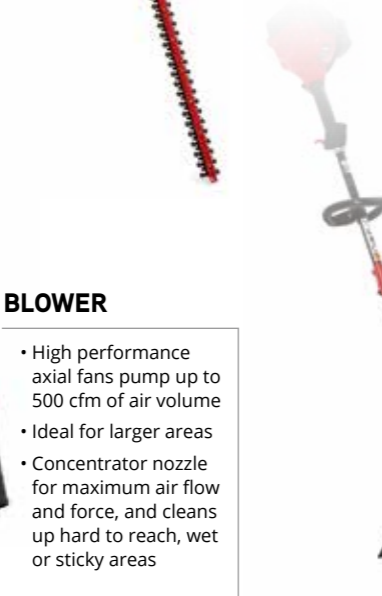

BROOM

- 30cm (12") swath for a wide cleaning width
- Stiff nylon bristles clear grass clippings and debris

BRUSH CUTTER

- 20cm (8") steel reversible blade
- Pro-style straight shaft

BLOWER

- High performance axial fans pump up to 500 cfm of air volume
- Ideal for larger areas
- Concentrator nozzle for maximum air flow and force, and cleans up hard to reach, wet or sticky areas